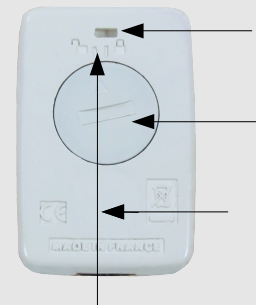

KISTOCK

500

- > : ..
- > (3V CR2032
- button)
- > . Opened
- padlock
- > :
- Closed padlock